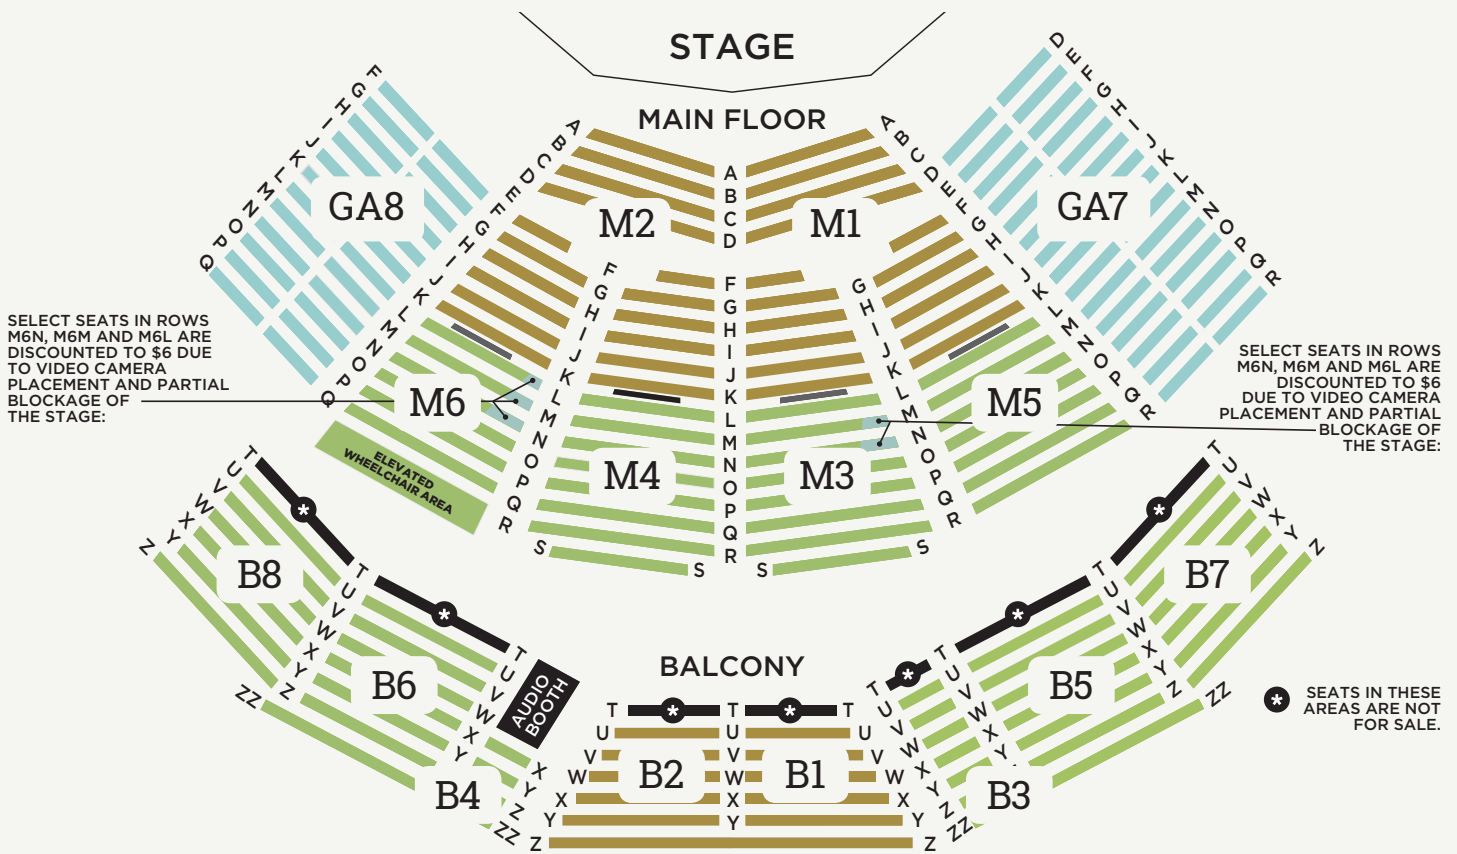

A CHRISTMAS TRADITION SINCE 1963

LIFE CENTER'S SINGING CHRISTMAS TREE

- | | |
|-------------------------------|-------------------------------|
| 1 Saturday, December 8: 3pm | 7 Thursday, December 20: 7pm |
| 2 Sunday, December 9: 3pm | 8 Friday, December 21: 7pm |
| 3 Saturday, December 15: 3pm | 9 Saturday, December 22: 3pm |
| 4 Saturday, December 15: 7pm | 10 Saturday, December 22: 7pm |
| 5 Sunday, December 16: 3pm | 11 Sunday, December 23: 3pm |
| 6 Wednesday, December 19: 7pm | |

\$25 ea. Reserved
 \$15 ea. Reserved
 \$6 ea. General Admission
 Seats Not for Sale

NOTE: Additional \$1 processing fee added per ticket

For Tickets

Tickets can be purchased online at SingingTreeTacoma.com or by visiting the Life Center Box Office, Monday-Friday, 9am to 5pm. You are also welcome to call our Box Office to speak with someone to guide you through the ticket purchase process.